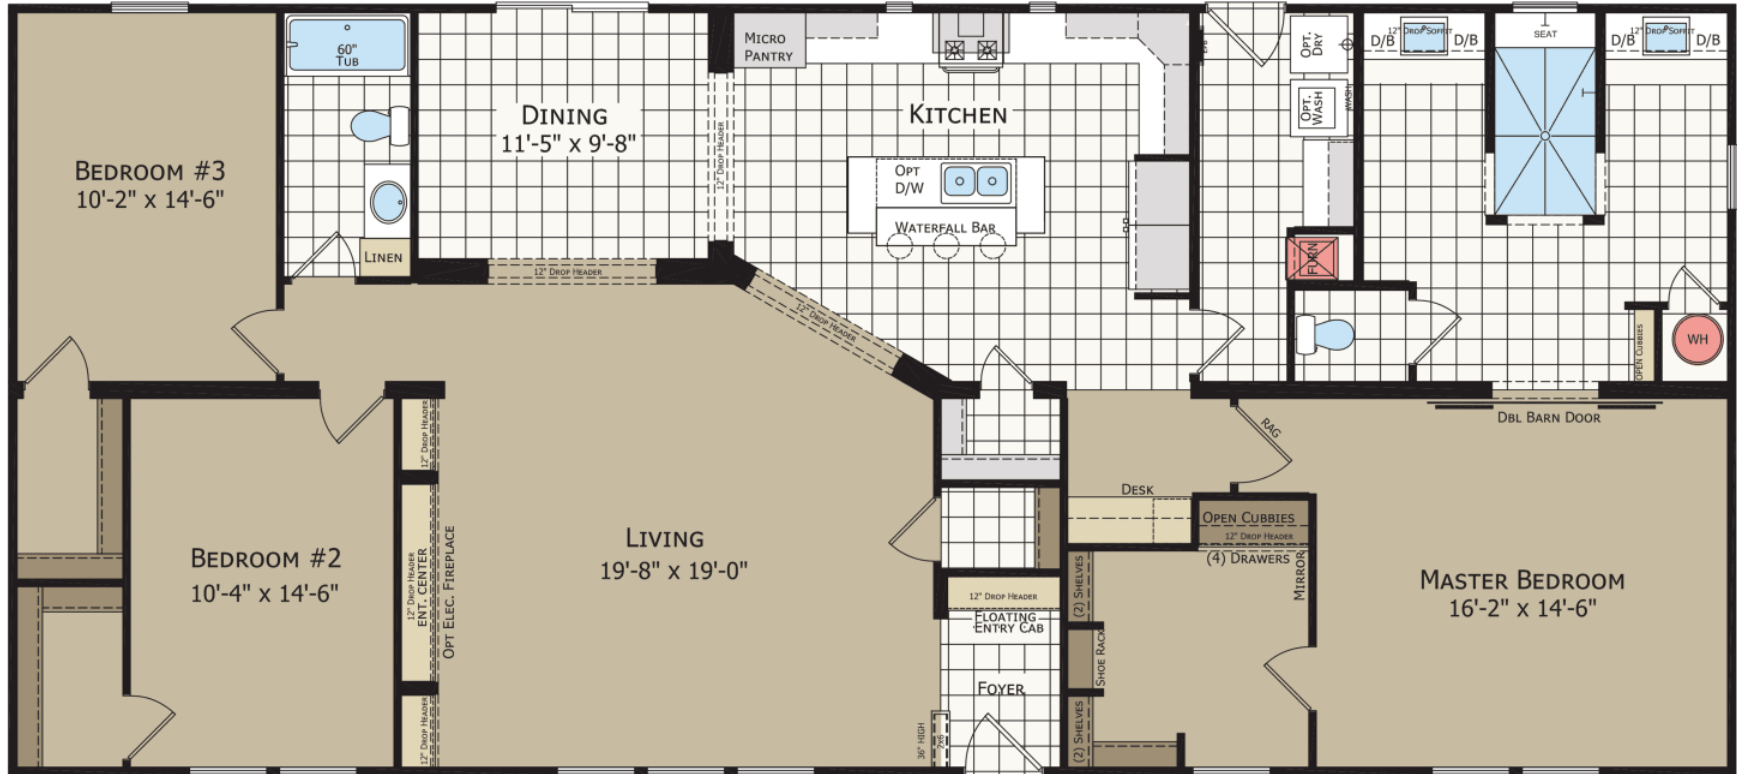

803-808-1111
HomeMaxSC.com
32x68

2,062 Sq Ft. approx.

7

Delivery, Setup, Interior Trim, Heat Pump, (2) 4x4 Decks,

Well and Septic Hookup, Electrical and Vinyl Skirt